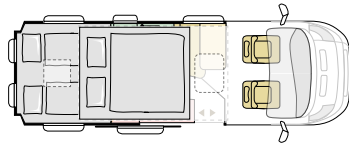

LAYOUT

TWIN SPORTS EDITION

L 6363 (mm)

W 2050 (mm)

4 4+1

EXTERIOR COLOURS

ACCESSORIES

Ready to go accessories, include the following options, which can be ordered at your Adria dealer: