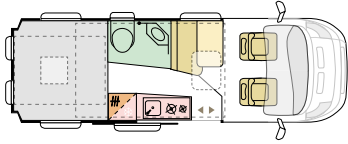

LAYOUT

TWIN SPORTS EDITION

L 6363 (mm)

W 2050 (mm)

4 4+1

EXTERIOR COLOURS

ACCESSORIES

Ready to go accessories, include the following options, which can be ordered at your Adria dealer: